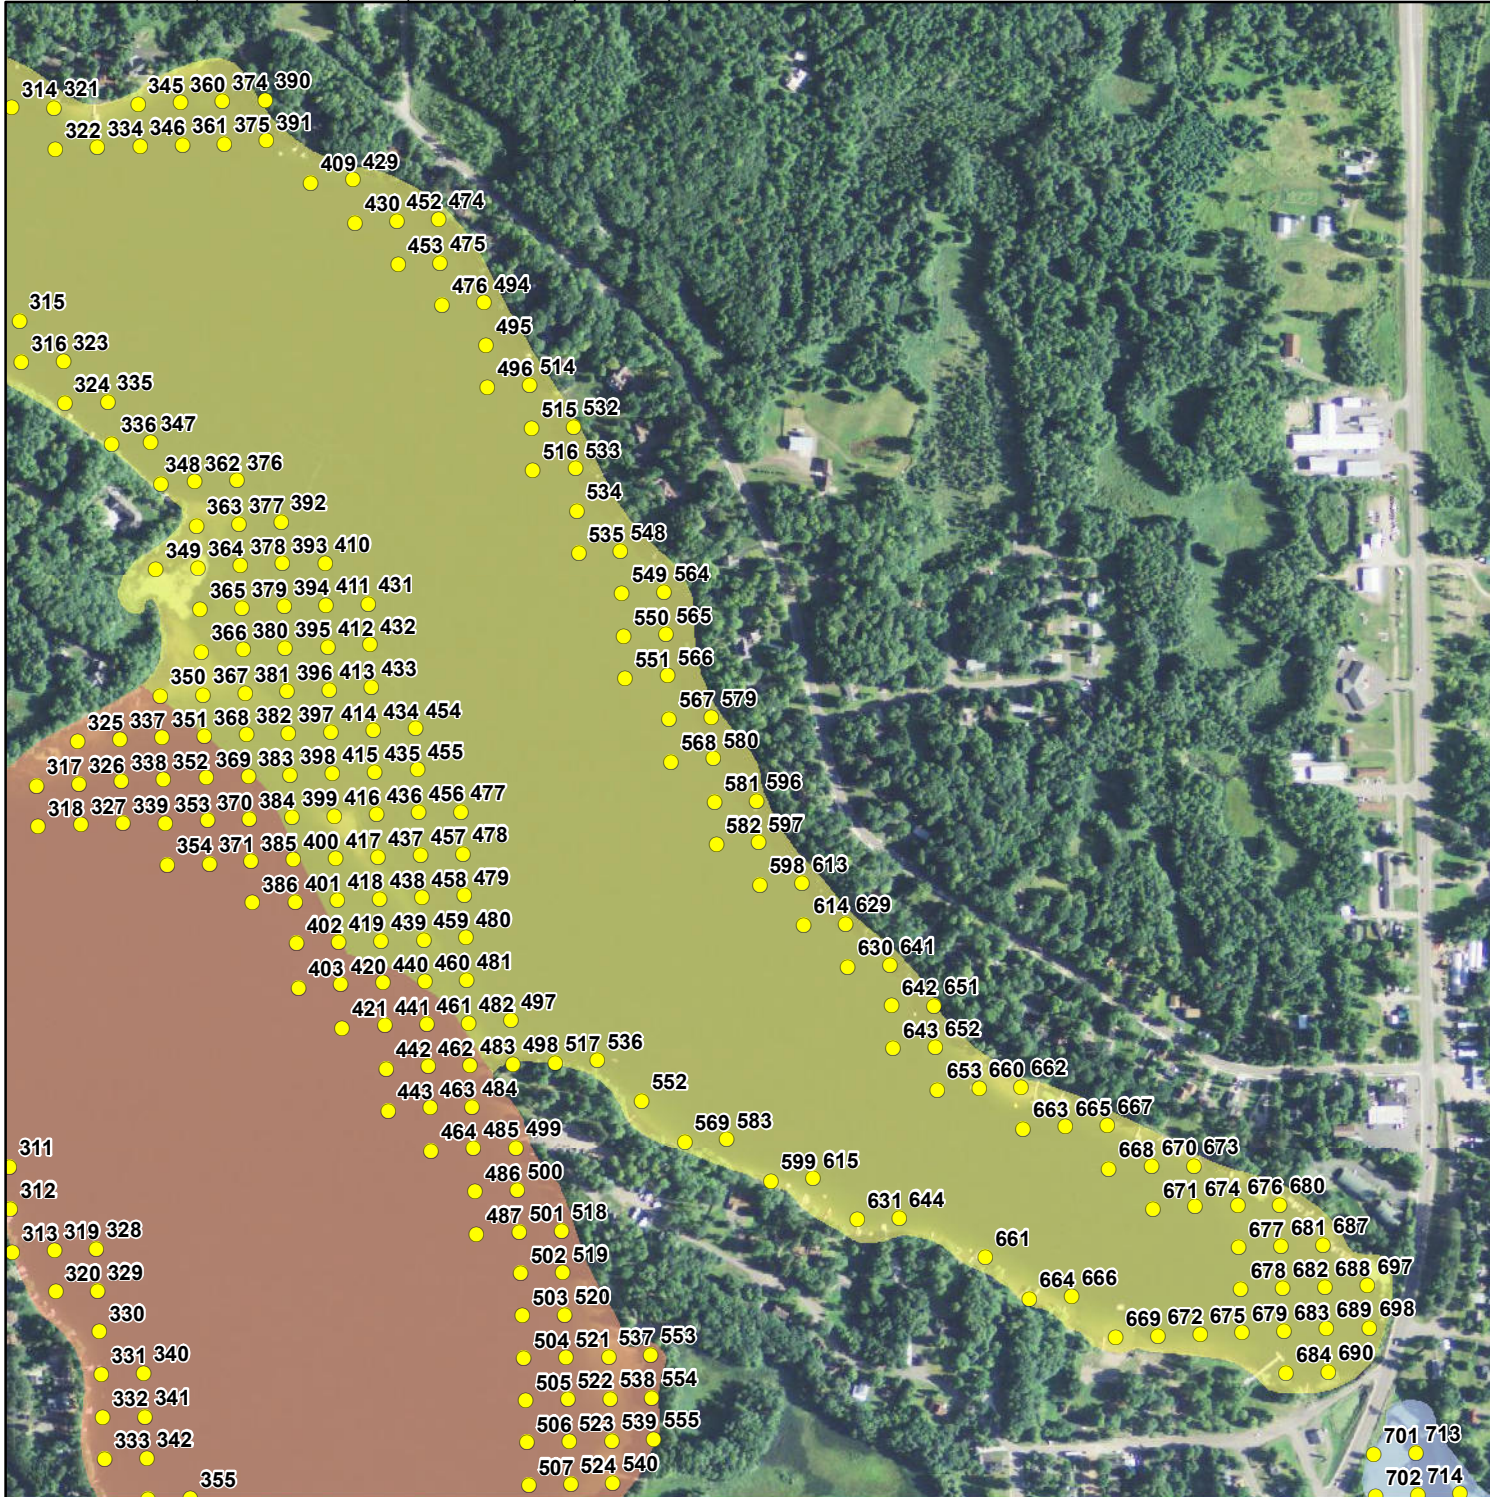

Appendix E

Sample Points

- Sample Locations
- Cemetery Bay
- City Bay

CEMETERY BAY
SAMPLE LOCATIONS
Beaver Dam
Barron County, WI
E-1

- Sample Locations
- Cemetery Bay
- City Bay
- East Lake
- West Lake

CITY BAY
SAMPLE LOCATIONS
Beaver Dam
Barron County, WI
E-2

- Sample Locations
- City Bay
- East Lake
- Norwegian Bay

EAST LAKE
SAMPLE LOCATIONS
Beaver Dam
Barron County, WI
E-3

- Sample Locations
- Library Lake
- Rabbit Island Bay

LIBRARY LAKE
SAMPLE LOCATIONS
Beaver Dam
Barron County, WI
E-4

- Sample Locations
- East Lake
- Norwegian Bay

NORWEGIAN BAY
SAMPLE LOCATIONS
Beaver Dam
Barron County, WI
E-5

- Sample Locations
- Library Lake
- Rabbit Island Bay
- Williams Bay

RABBIT ISLAND BAY
SAMPLE LOCATIONS
Beaver Dam
Barron County, WI
E-6

- Sample Locations
- West Lake
- Williams Bay

WEST LAKE - EAST
CENTRAL PORTION
SAMPLE LOCATIONS
Beaver Dam
Barron County, WI
E-7

- Sample Locations
- City Bay
- West Lake
- Williams Bay

WEST LAKE - EASTERN
PORTION
SAMPLE LOCATIONS
Beaver Dam
Barron County, WI
E-8