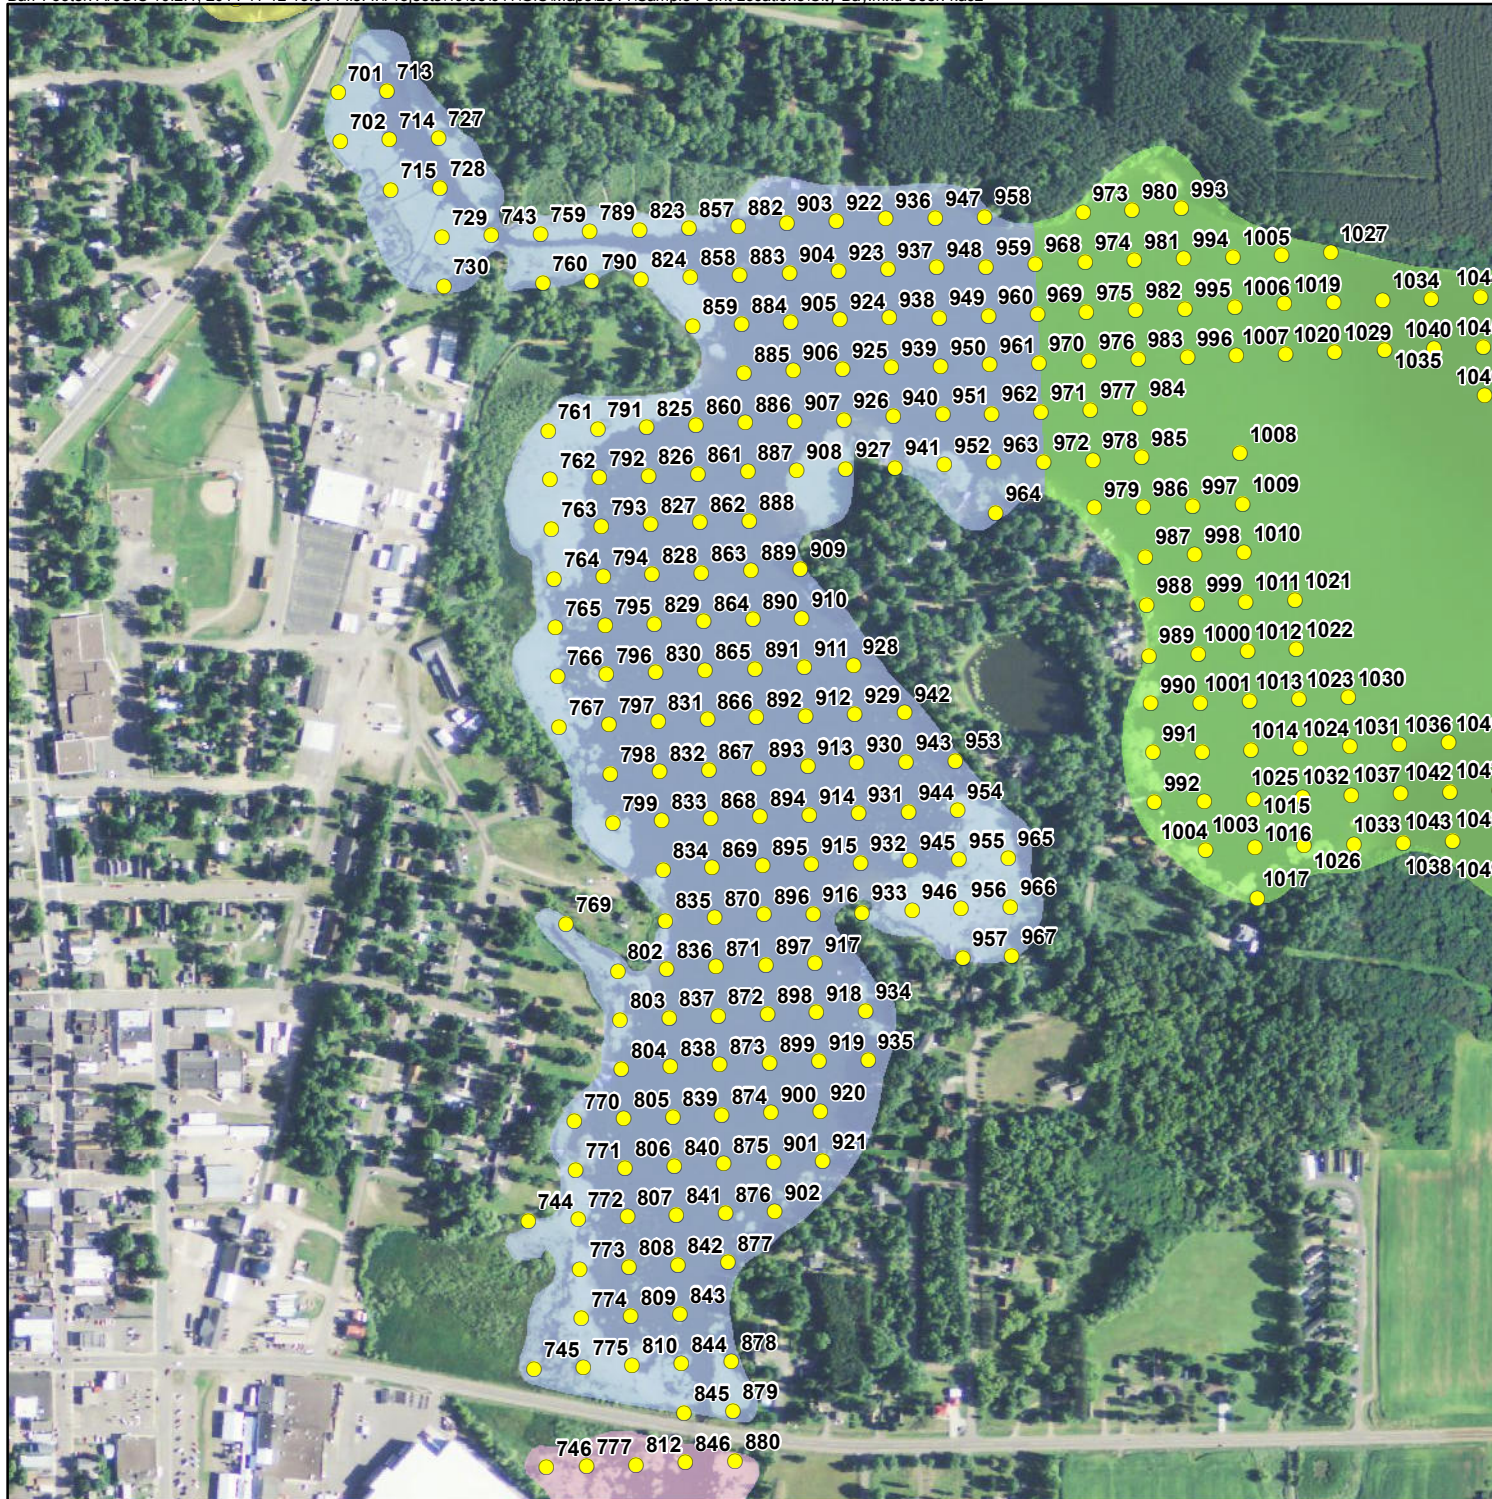

Appendix E

Sample Points

- Sample Locations
- Cemetery Bay
- City Bay

CEMETERY BAY
SAMPLE LOCATIONS
Beaver Dam
Barron County, WI
E-1

- Sample Locations
- Cemetery Bay
- City Bay
- East Lake
- West Lake

CITY BAY
SAMPLE LOCATIONS
Beaver Dam
Barron County, WI
E-2

- Sample Locations
- City Bay
- East Lake
- Norwegian Bay

EAST LAKE
SAMPLE LOCATIONS
Beaver Dam
Barron County, WI
E-3

- Sample Locations
- Library Lake
- Rabbit Island Bay

LIBRARY LAKE
SAMPLE LOCATIONS
Beaver Dam
Barron County, WI
E-4

- Sample Locations
- East Lake
- Norwegian Bay

NORWEGIAN BAY
SAMPLE LOCATIONS
Beaver Dam
Barron County, WI
E-5

- Sample Locations
- Library Lake
- Rabbit Island Bay
- Williams Bay

RABBIT ISLAND BAY
SAMPLE LOCATIONS
Beaver Dam
Barron County, WI
E-6

- Sample Locations
- West Lake
- Williams Bay

WEST LAKE - EAST
CENTRAL PORTION
SAMPLE LOCATIONS
Beaver Dam
Barron County, WI
E-7

- Sample Locations
- City Bay
- West Lake
- Williams Bay

WEST LAKE - EASTERN
PORTION
SAMPLE LOCATIONS
Beaver Dam
Barron County, WI
E-8