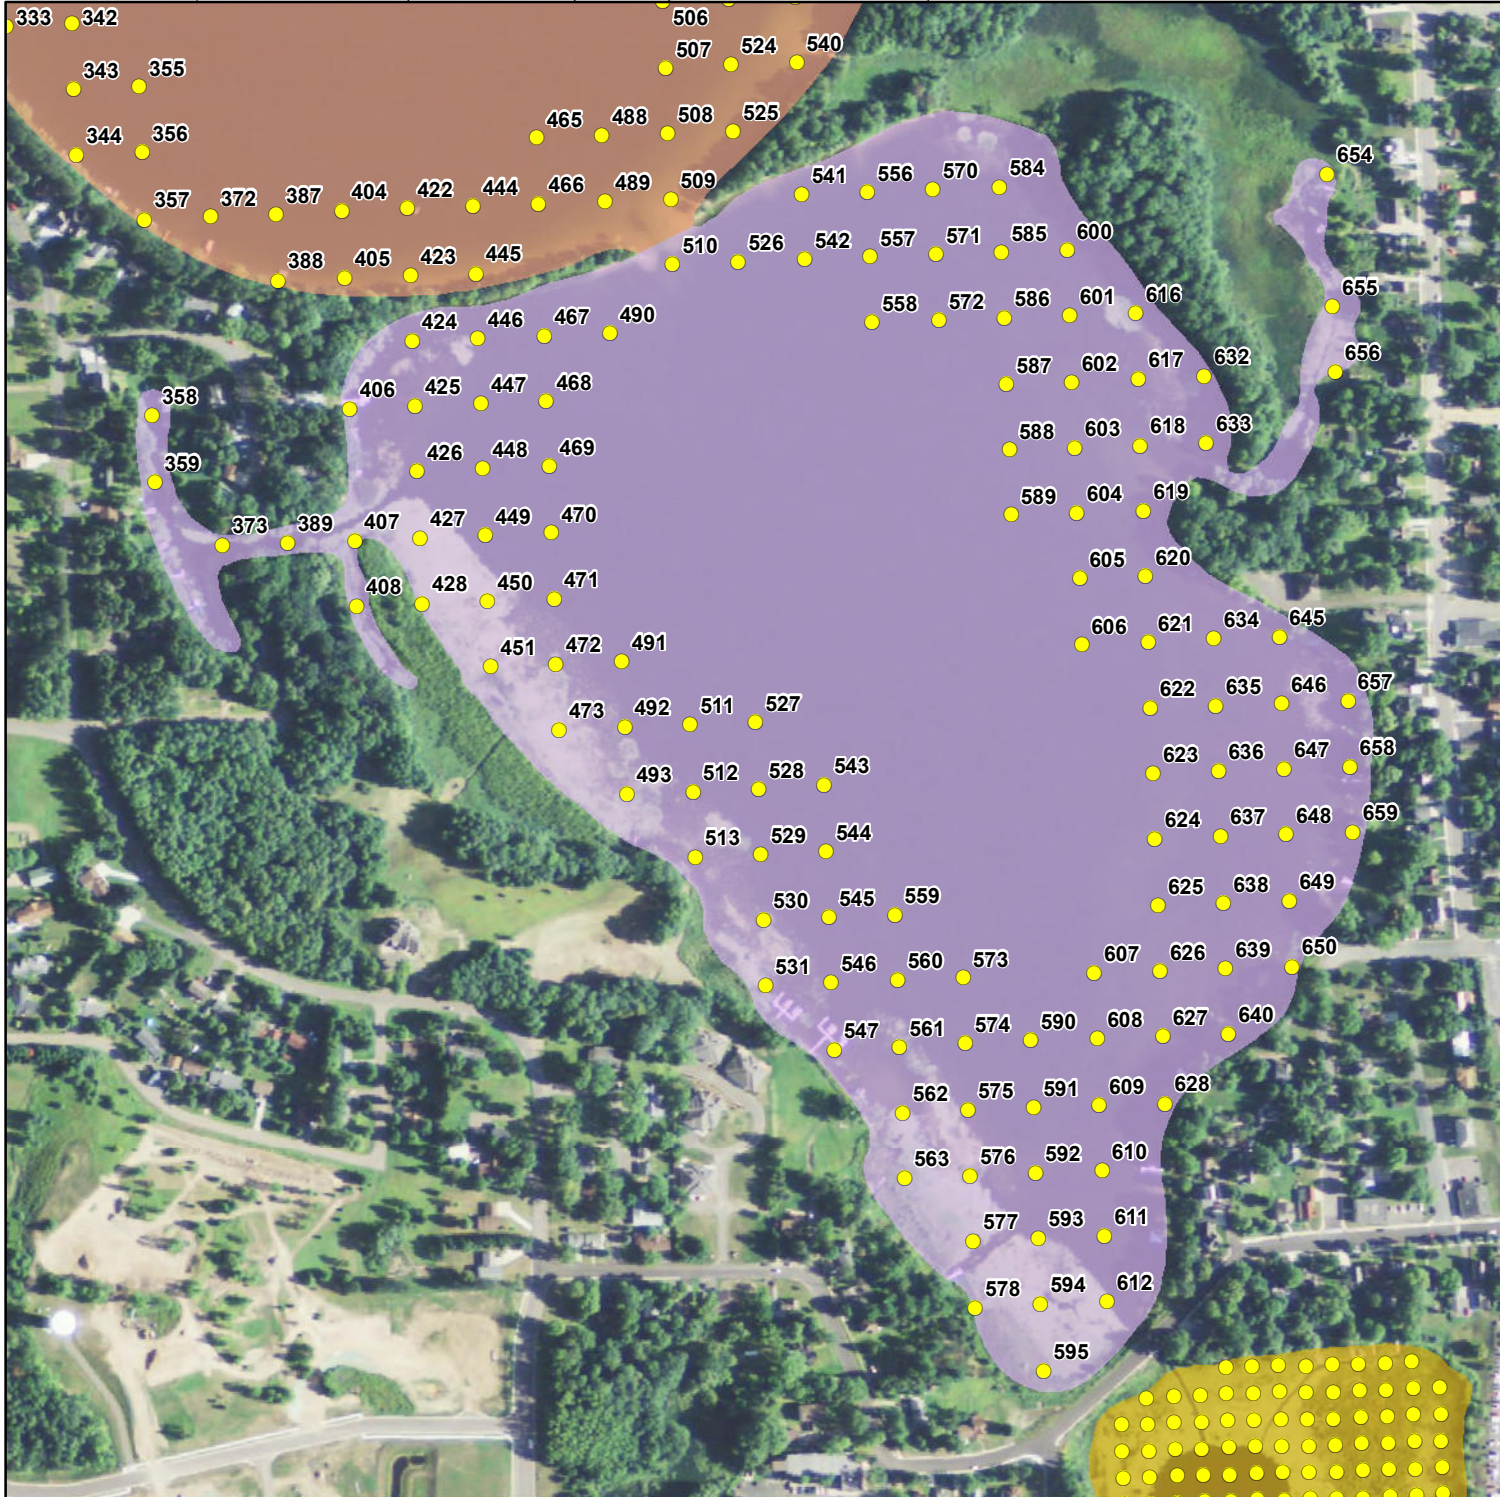

Appendix E

Sample Points

- Sample Locations
- Cemetery Bay
- City Bay

CEMETERY BAY
SAMPLE LOCATIONS
Beaver Dam
Barron County, WI
E-1

- Sample Locations
- Cemetery Bay
- City Bay
- East Lake
- West Lake

CITY BAY
SAMPLE LOCATIONS
Beaver Dam
Barron County, WI
E-2

- Sample Locations
- City Bay
- East Lake
- Norwegian Bay

EAST LAKE
SAMPLE LOCATIONS
Beaver Dam
Barron County, WI
E-3

- Sample Locations
- Library Lake
- Rabbit Island Bay

LIBRARY LAKE
SAMPLE LOCATIONS
Beaver Dam
Barron County, WI
E-4

- Sample Locations
- East Lake
- Norwegian Bay

NORWEGIAN BAY
SAMPLE LOCATIONS
Beaver Dam
Barron County, WI
E-5

- Sample Locations
- Library Lake
- Rabbit Island Bay
- Williams Bay

RABBIT ISLAND BAY
SAMPLE LOCATIONS
Beaver Dam
Barron County, WI
E-6

- Sample Locations
- West Lake
- Williams Bay

WEST LAKE - EAST
CENTRAL PORTION
SAMPLE LOCATIONS
Beaver Dam
Barron County, WI
E-7

- Sample Locations
- City Bay
- West Lake
- Williams Bay

WEST LAKE - EASTERN
PORTION
SAMPLE LOCATIONS
Beaver Dam
Barron County, WI
E-8