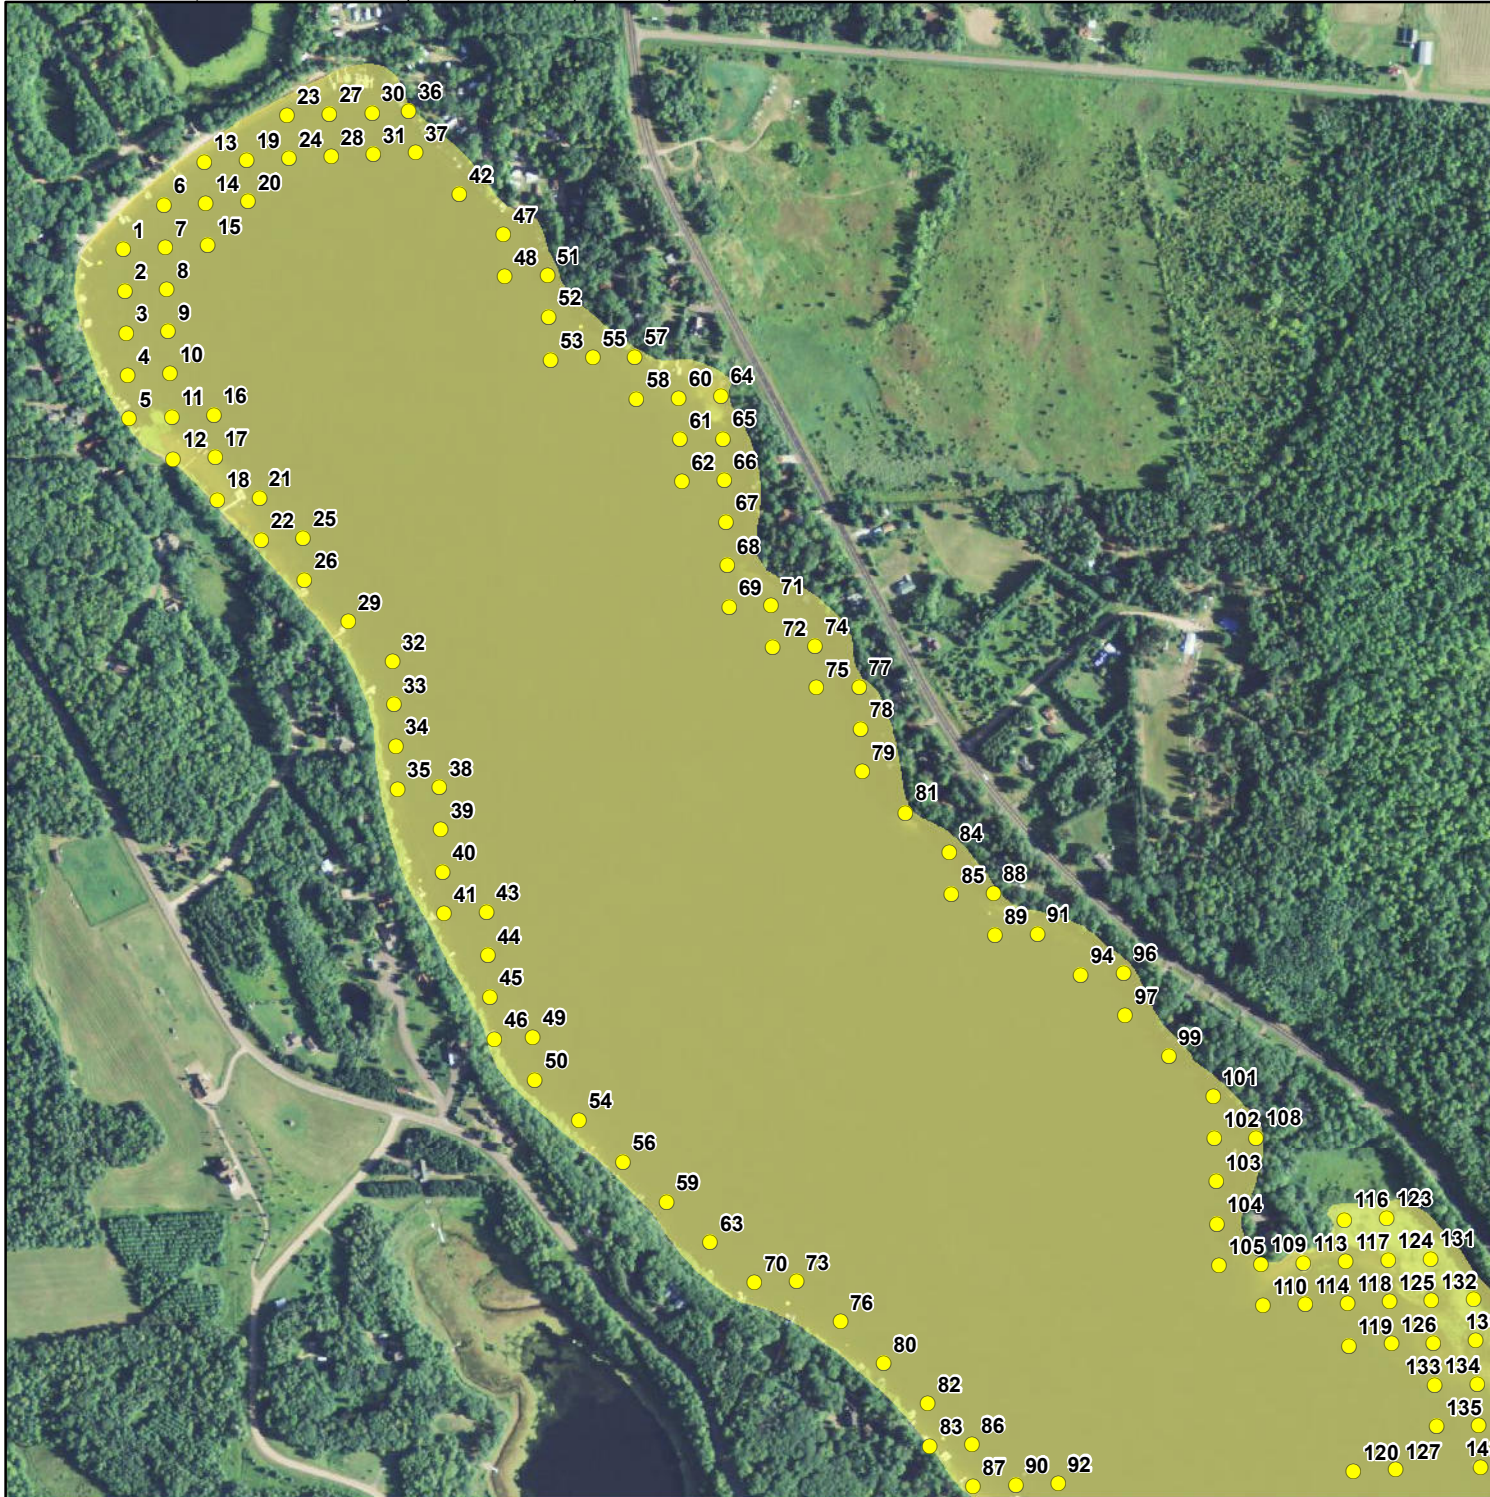

Appendix E

Sample Points

- Sample Locations
- Cemetery Bay
- City Bay

CEMETERY BAY
SAMPLE LOCATIONS
Beaver Dam
Barron County, WI
E-1

- Sample Locations
- Cemetery Bay
- City Bay
- East Lake
- West Lake

CITY BAY
SAMPLE LOCATIONS
Beaver Dam
Barron County, WI
E-2

- Sample Locations
- East Lake
- Norwegian Bay

NORWEGIAN BAY
SAMPLE LOCATIONS
Beaver Dam
Barron County, WI
E-5

- Sample Locations
- Library Lake
- Rabbit Island Bay
- Williams Bay

RABBIT ISLAND BAY
SAMPLE LOCATIONS
Beaver Dam
Barron County, WI
E-6

- Sample Locations
- West Lake
- Williams Bay

WEST LAKE - EAST
CENTRAL PORTION
SAMPLE LOCATIONS
Beaver Dam
Barron County, WI
E-7

- Sample Locations
- City Bay
- West Lake
- Williams Bay

WEST LAKE - EASTERN
PORTION
SAMPLE LOCATIONS
Beaver Dam
Barron County, WI
E-8

- Sample Locations
- West Lake

WEST LAKE - WEST
CENTRAL PORTION
SAMPLE LOCATIONS
Beaver Dam
Barron County, WI
E-9

- Sample Locations
- West Lake

WEST LAKE - WESTERN
PORTION
SAMPLE LOCATIONS
Beaver Dam
Barron County, WI
E-10