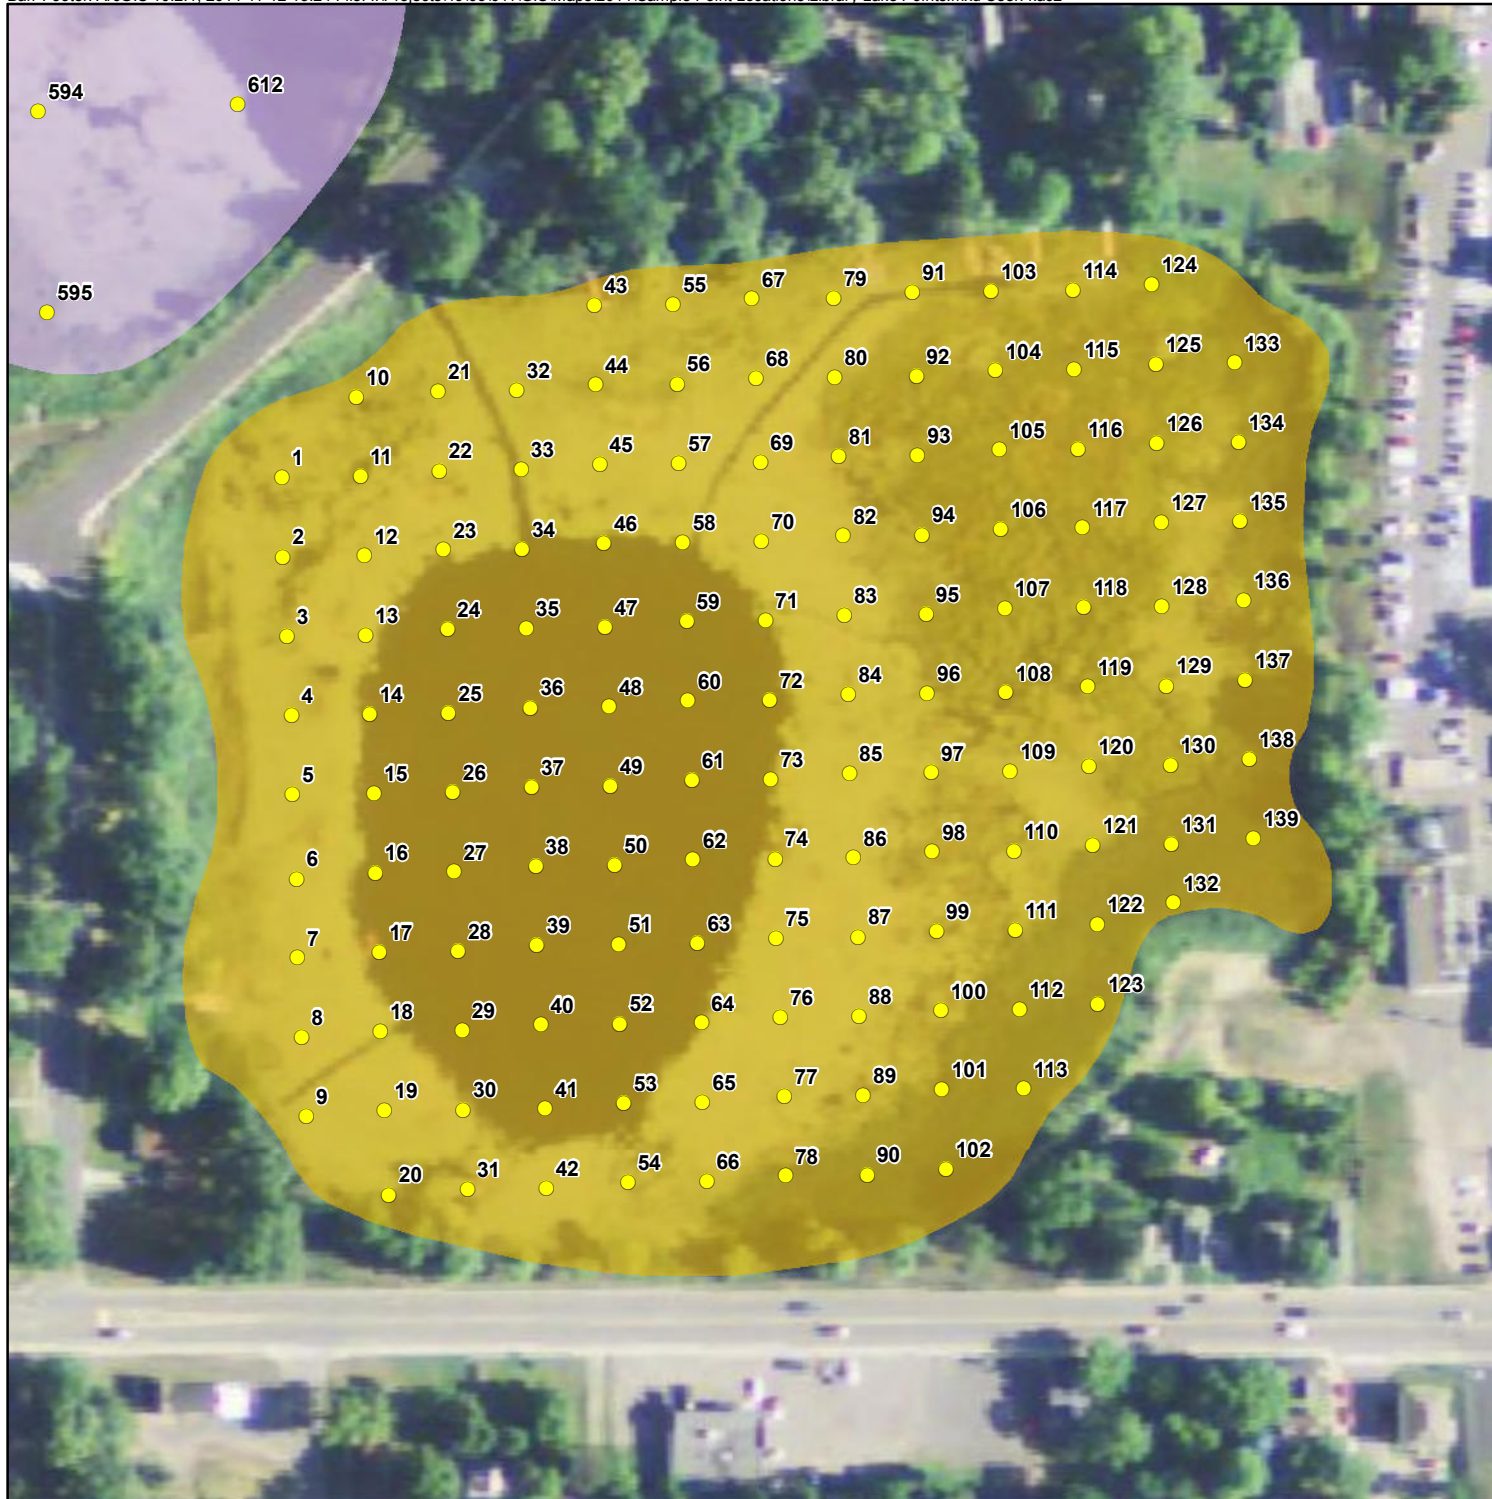

Appendix E

Sample Points

- Sample Locations
- Cemetery Bay
- City Bay

CEMETERY BAY
SAMPLE LOCATIONS
Beaver Dam
Barron County, WI
E-1

- Sample Locations
- Cemetery Bay
- City Bay
- East Lake
- West Lake

CITY BAY
SAMPLE LOCATIONS
Beaver Dam
Barron County, WI
E-2

- Sample Locations
- City Bay
- East Lake
- Norwegian Bay

EAST LAKE
SAMPLE LOCATIONS
Beaver Dam
Barron County, WI
E-3

- Sample Locations
- Library Lake
- Rabbit Island Bay

LIBRARY LAKE
SAMPLE LOCATIONS
Beaver Dam
Barron County, WI
E-4

- Sample Locations
- East Lake
- Norwegian Bay

NORWEGIAN BAY
SAMPLE LOCATIONS
Beaver Dam
Barron County, WI
E-5

- Sample Locations
- Library Lake
- Rabbit Island Bay
- Williams Bay

RABBIT ISLAND BAY
SAMPLE LOCATIONS
Beaver Dam
Barron County, WI
E-6

- Sample Locations
- West Lake
- Williams Bay

WEST LAKE - EAST
CENTRAL PORTION
SAMPLE LOCATIONS
Beaver Dam
Barron County, WI
E-7

- Sample Locations
- City Bay
- West Lake
- Williams Bay

WEST LAKE - EASTERN
PORTION
SAMPLE LOCATIONS
Beaver Dam
Barron County, WI
E-8