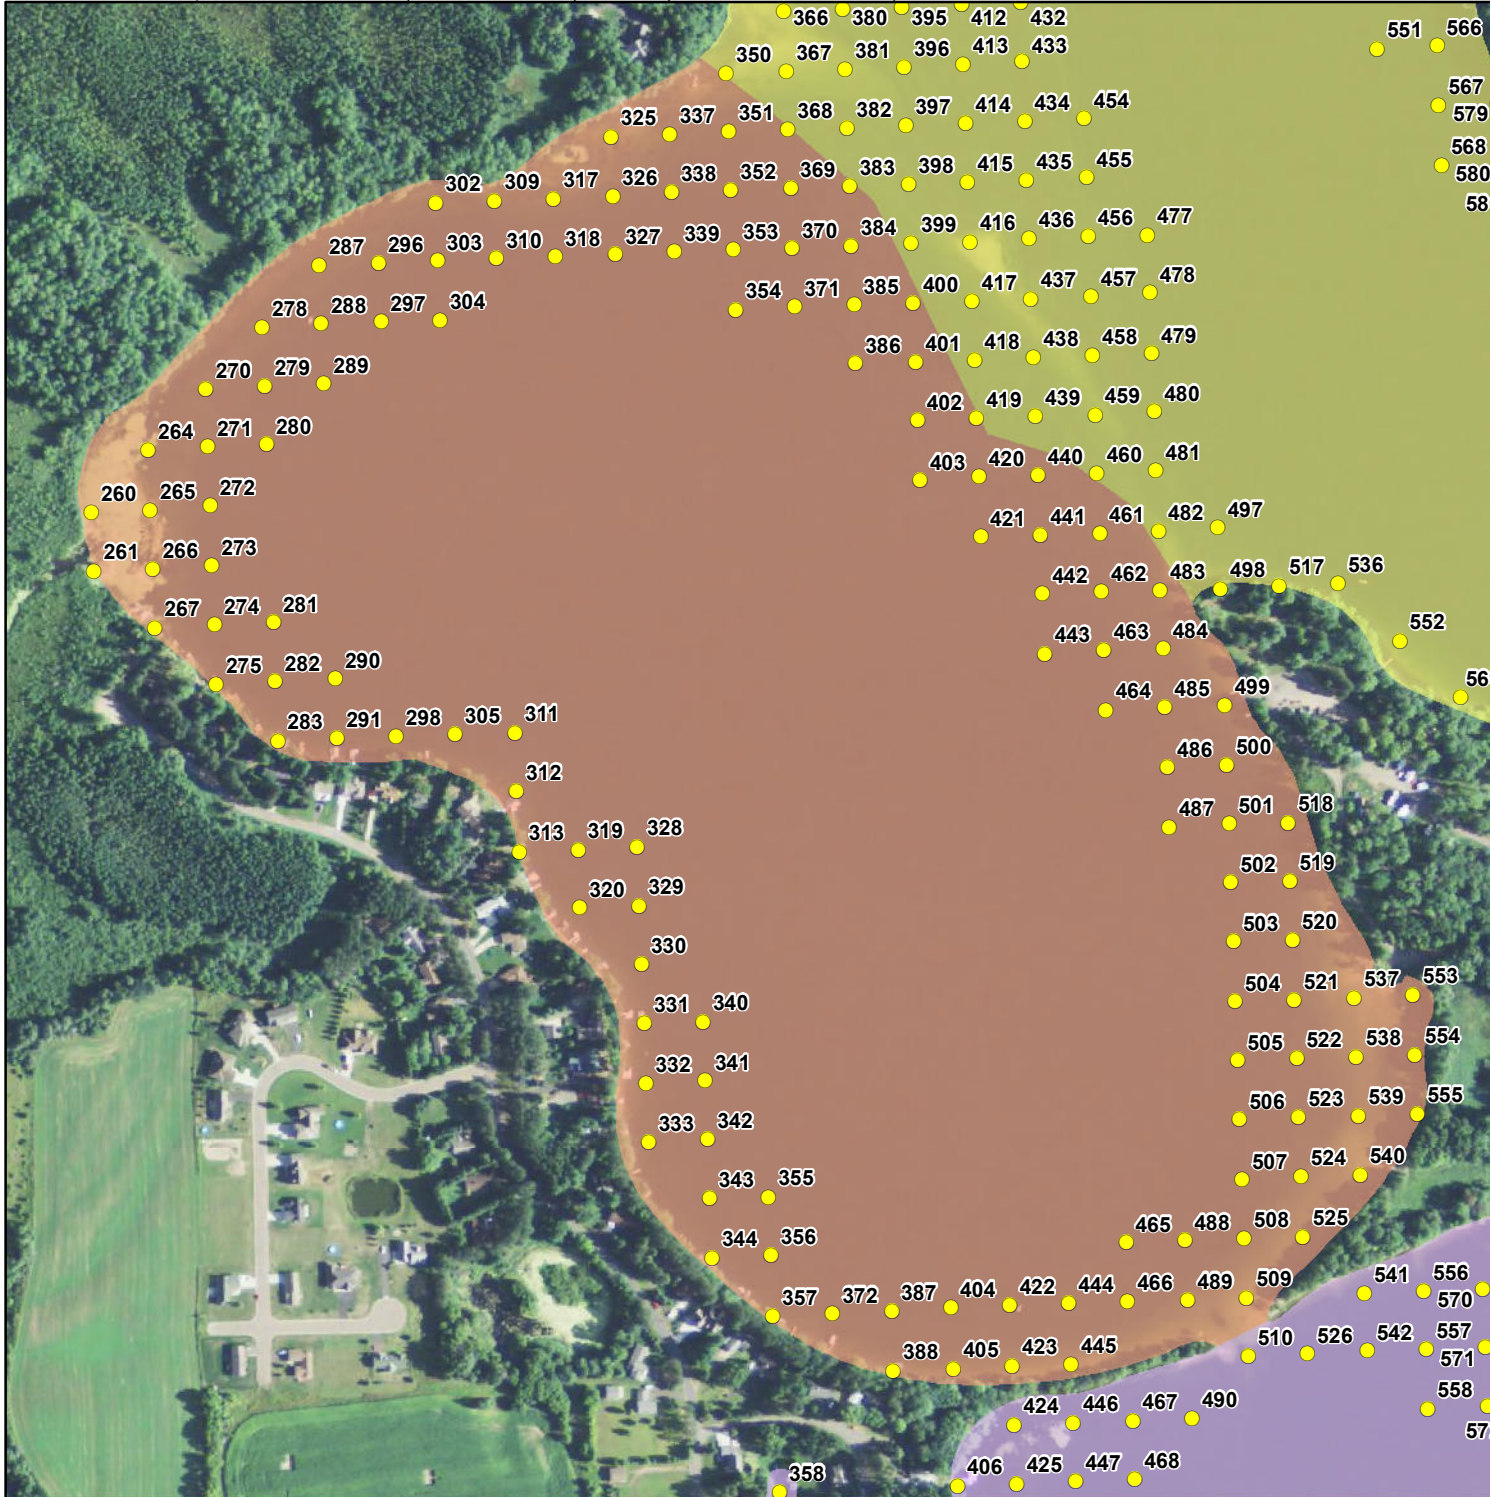

Appendix E

Sample Points

- Sample Locations
- Cemetery Bay
- City Bay

CEMETERY BAY
SAMPLE LOCATIONS
Beaver Dam
Barron County, WI
E-1

- Sample Locations
- Cemetery Bay
- City Bay
- East Lake
- West Lake

CITY BAY
SAMPLE LOCATIONS
Beaver Dam
Barron County, WI
E-2

- Sample Locations
- West Lake
- Williams Bay

WEST LAKE - EAST
CENTRAL PORTION
SAMPLE LOCATIONS
Beaver Dam
Barron County, WI
E-7

- Sample Locations
- City Bay
- West Lake
- Williams Bay

WEST LAKE - EASTERN
PORTION
SAMPLE LOCATIONS
Beaver Dam
Barron County, WI
E-8

- Sample Locations
- West Lake

WEST LAKE - WEST
CENTRAL PORTION
SAMPLE LOCATIONS
Beaver Dam
Barron County, WI
E-9

- Sample Locations
- West Lake

WEST LAKE - WESTERN
PORTION
SAMPLE LOCATIONS
Beaver Dam
Barron County, WI
E-10

- Sample Locations
- Rabbit Island Bay
- West Lake
- Williams Bay

WILLIAMS BAY
SAMPLE LOCATIONS
Beaver Dam
Barron County, WI
E-11