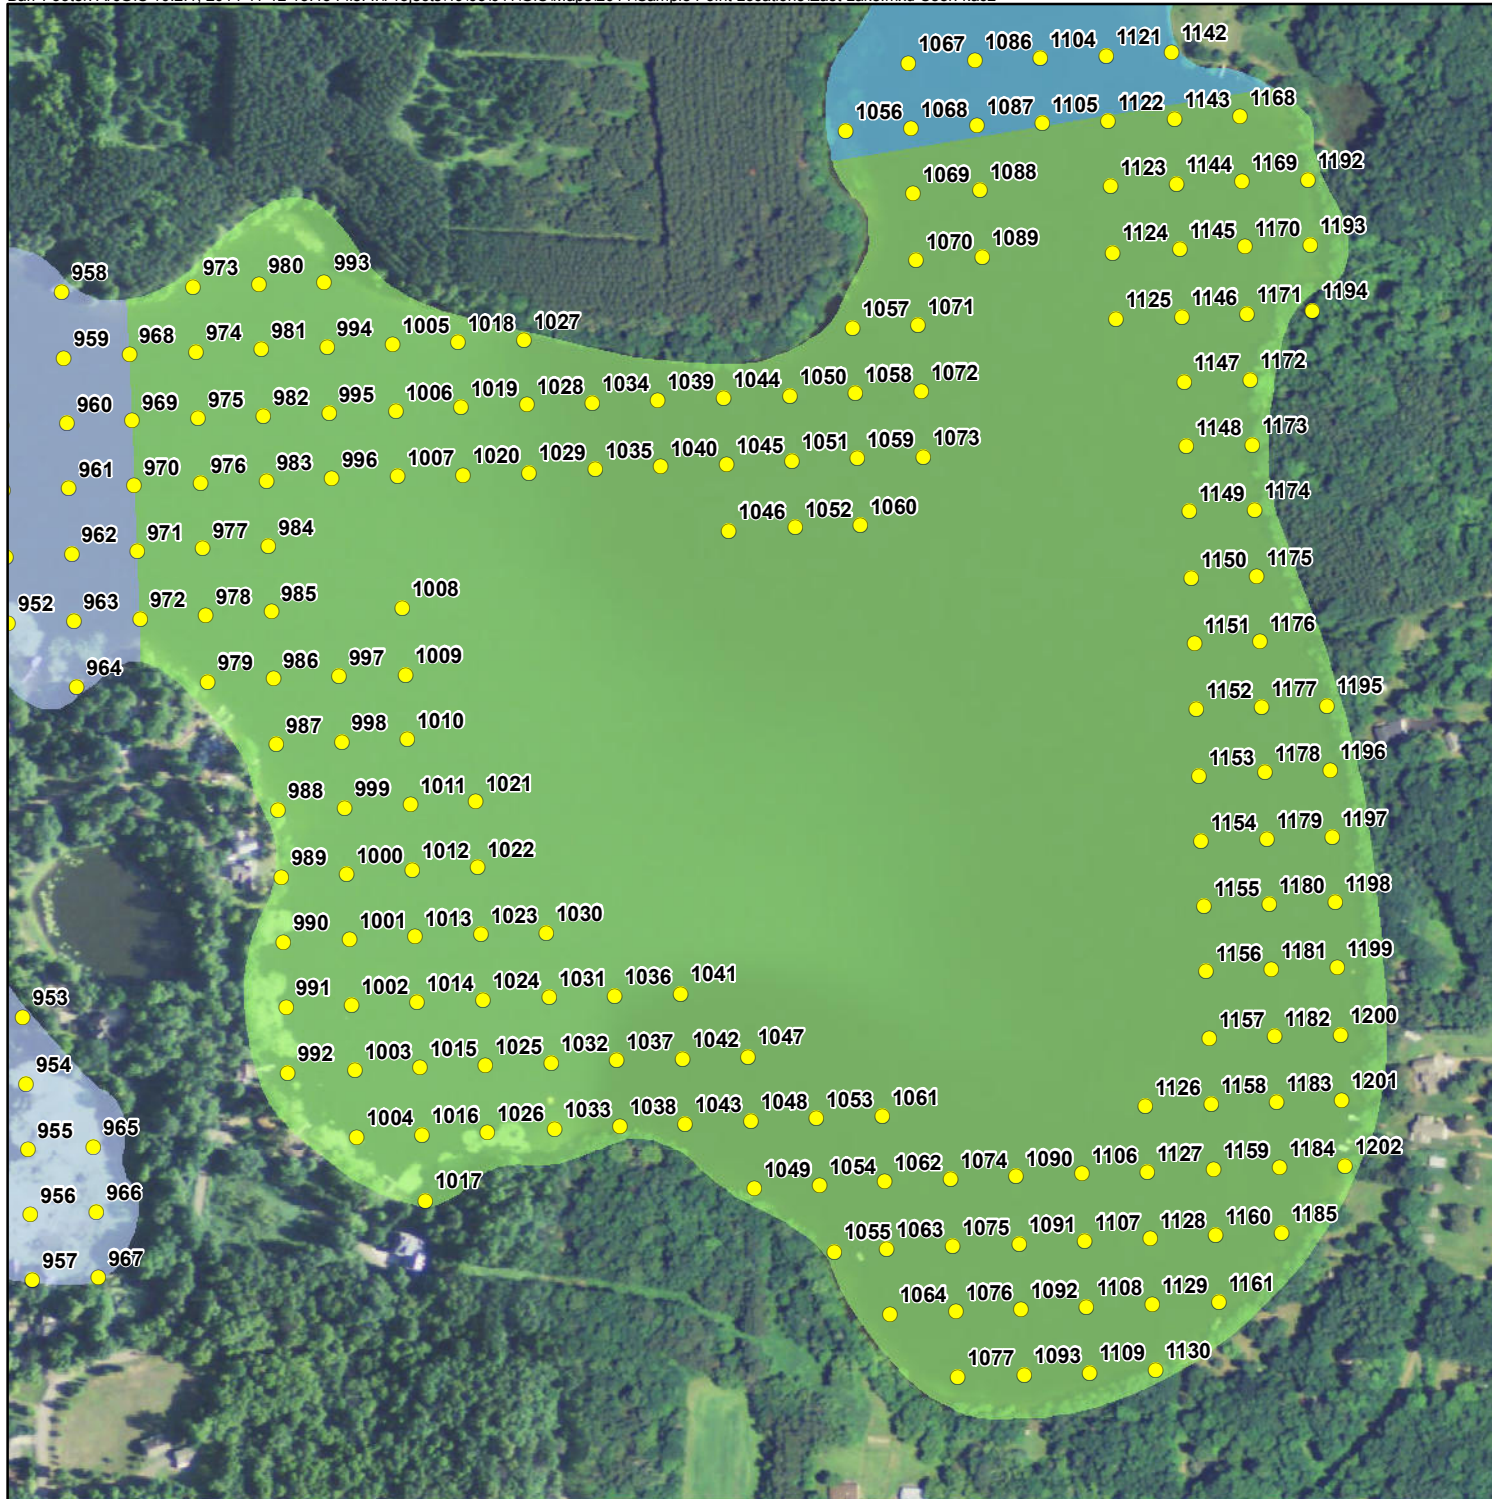

Appendix E

Sample Points

- Sample Locations
- Cemetery Bay
- City Bay

CEMETERY BAY
SAMPLE LOCATIONS
Beaver Dam
Barron County, WI
E-1

- Sample Locations
- Cemetery Bay
- City Bay
- East Lake
- West Lake

CITY BAY
SAMPLE LOCATIONS
Beaver Dam
Barron County, WI
E-2

- Sample Locations
- City Bay
- East Lake
- Norwegian Bay

EAST LAKE
SAMPLE LOCATIONS
Beaver Dam
Barron County, WI
E-3

- Sample Locations
- Library Lake
- Rabbit Island Bay

LIBRARY LAKE
SAMPLE LOCATIONS
Beaver Dam
Barron County, WI
E-4

- Sample Locations
- East Lake
- Norwegian Bay

NORWEGIAN BAY
SAMPLE LOCATIONS
Beaver Dam
Barron County, WI
E-5

- Sample Locations
- Library Lake
- Rabbit Island Bay
- Williams Bay

RABBIT ISLAND BAY
SAMPLE LOCATIONS
Beaver Dam
Barron County, WI
E-6

- Sample Locations
- West Lake
- Williams Bay

WEST LAKE - EAST
CENTRAL PORTION
SAMPLE LOCATIONS
Beaver Dam
Barron County, WI
E-7

- Sample Locations
- City Bay
- West Lake
- Williams Bay

WEST LAKE - EASTERN
PORTION
SAMPLE LOCATIONS
Beaver Dam
Barron County, WI
E-8