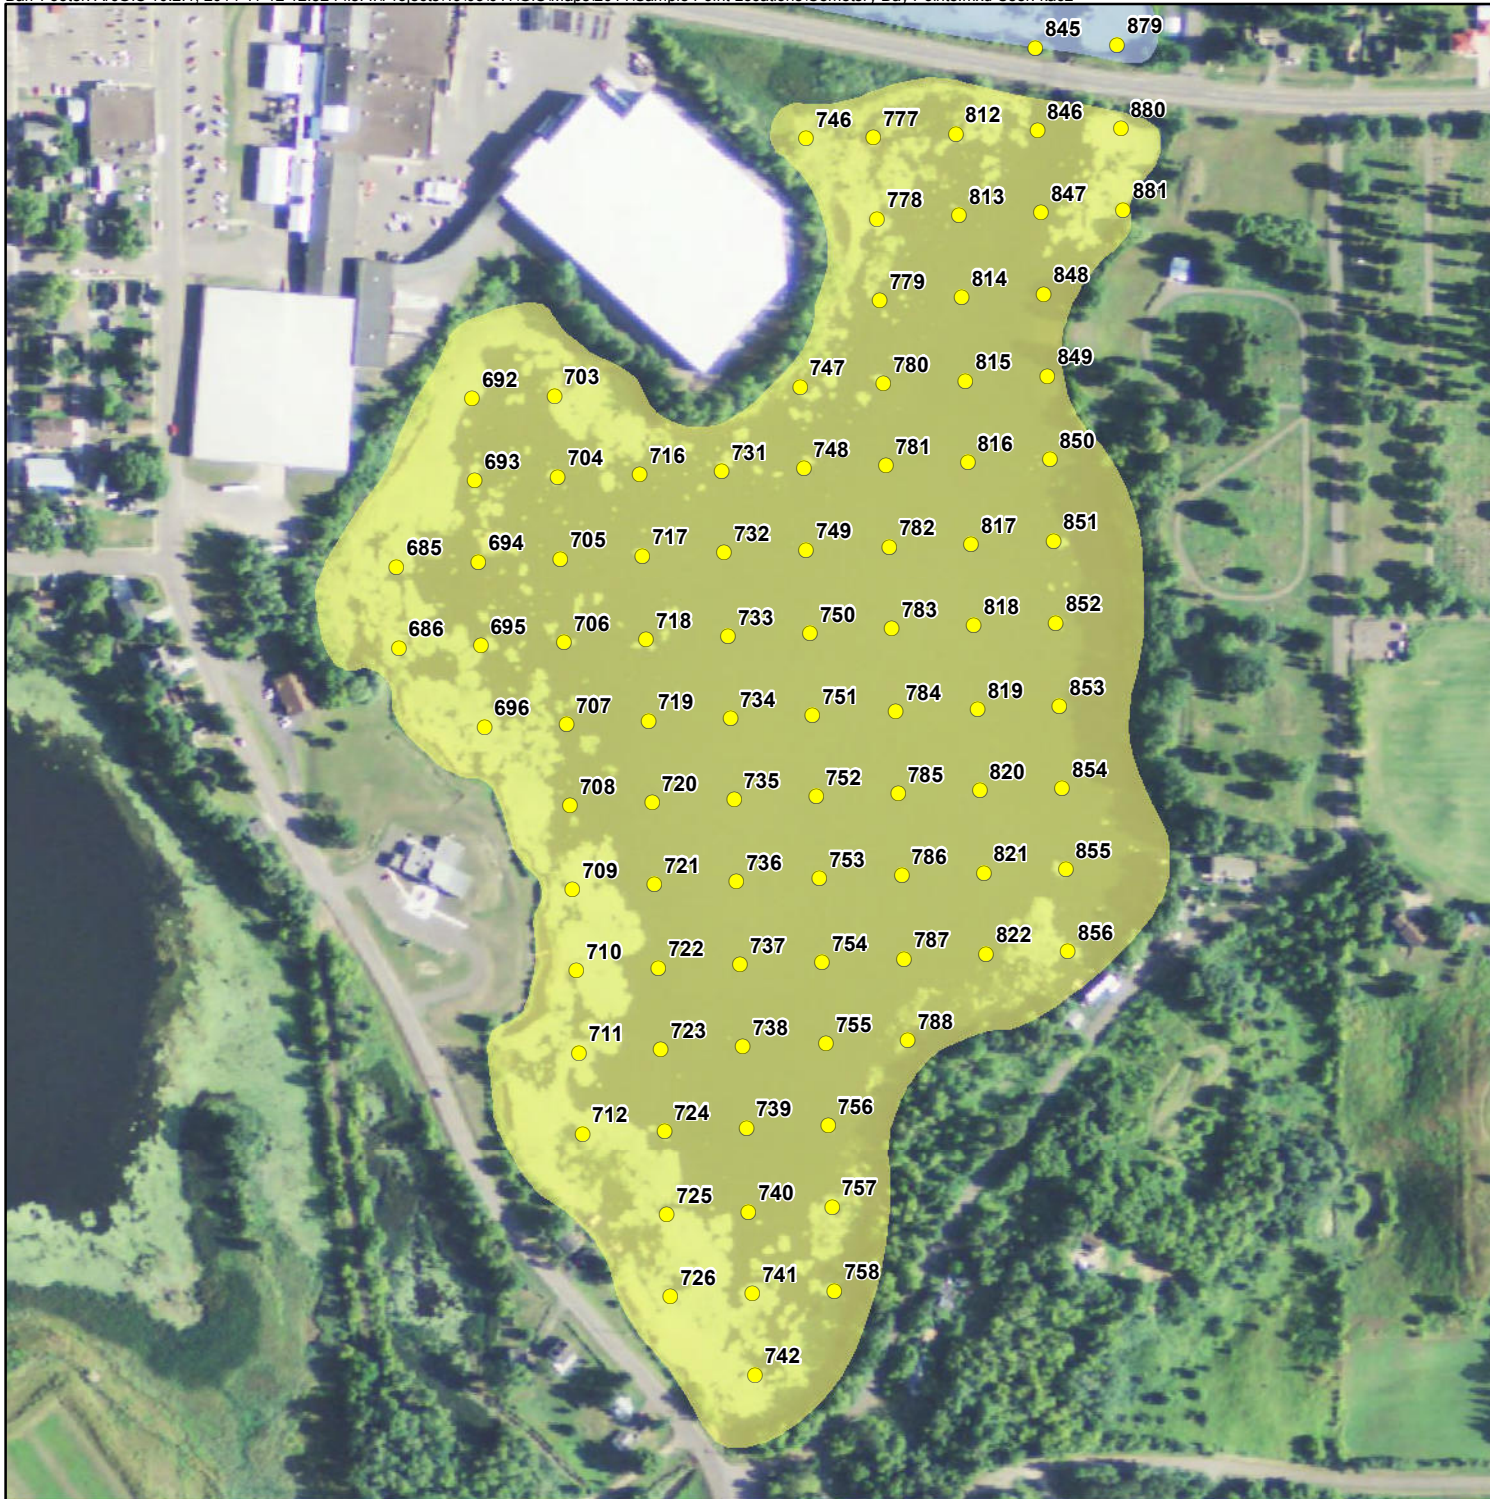

Appendix E

Sample Points

- Sample Locations
- Cemetery Bay
- City Bay

CEMETERY BAY
SAMPLE LOCATIONS
Beaver Dam
Barron County, WI
E-1

- Sample Locations
- Cemetery Bay
- City Bay
- East Lake
- West Lake

CITY BAY
SAMPLE LOCATIONS
Beaver Dam
Barron County, WI
E-2

- Sample Locations
- City Bay
- East Lake
- Norwegian Bay

EAST LAKE
SAMPLE LOCATIONS
Beaver Dam
Barron County, WI
E-3

- Sample Locations
- Library Lake
- Rabbit Island Bay

LIBRARY LAKE
SAMPLE LOCATIONS
Beaver Dam
Barron County, WI
E-4

- Sample Locations
- East Lake
- Norwegian Bay

NORWEGIAN BAY
SAMPLE LOCATIONS
Beaver Dam
Barron County, WI
E-5

- Sample Locations
- Library Lake
- Rabbit Island Bay
- Williams Bay

RABBIT ISLAND BAY
SAMPLE LOCATIONS
Beaver Dam
Barron County, WI
E-6

- Sample Locations
- West Lake

WEST LAKE - WEST
CENTRAL PORTION
SAMPLE LOCATIONS
Beaver Dam
Barron County, WI
E-9

- Sample Locations
- West Lake

WEST LAKE - WESTERN
PORTION
SAMPLE LOCATIONS
Beaver Dam
Barron County, WI
E-10