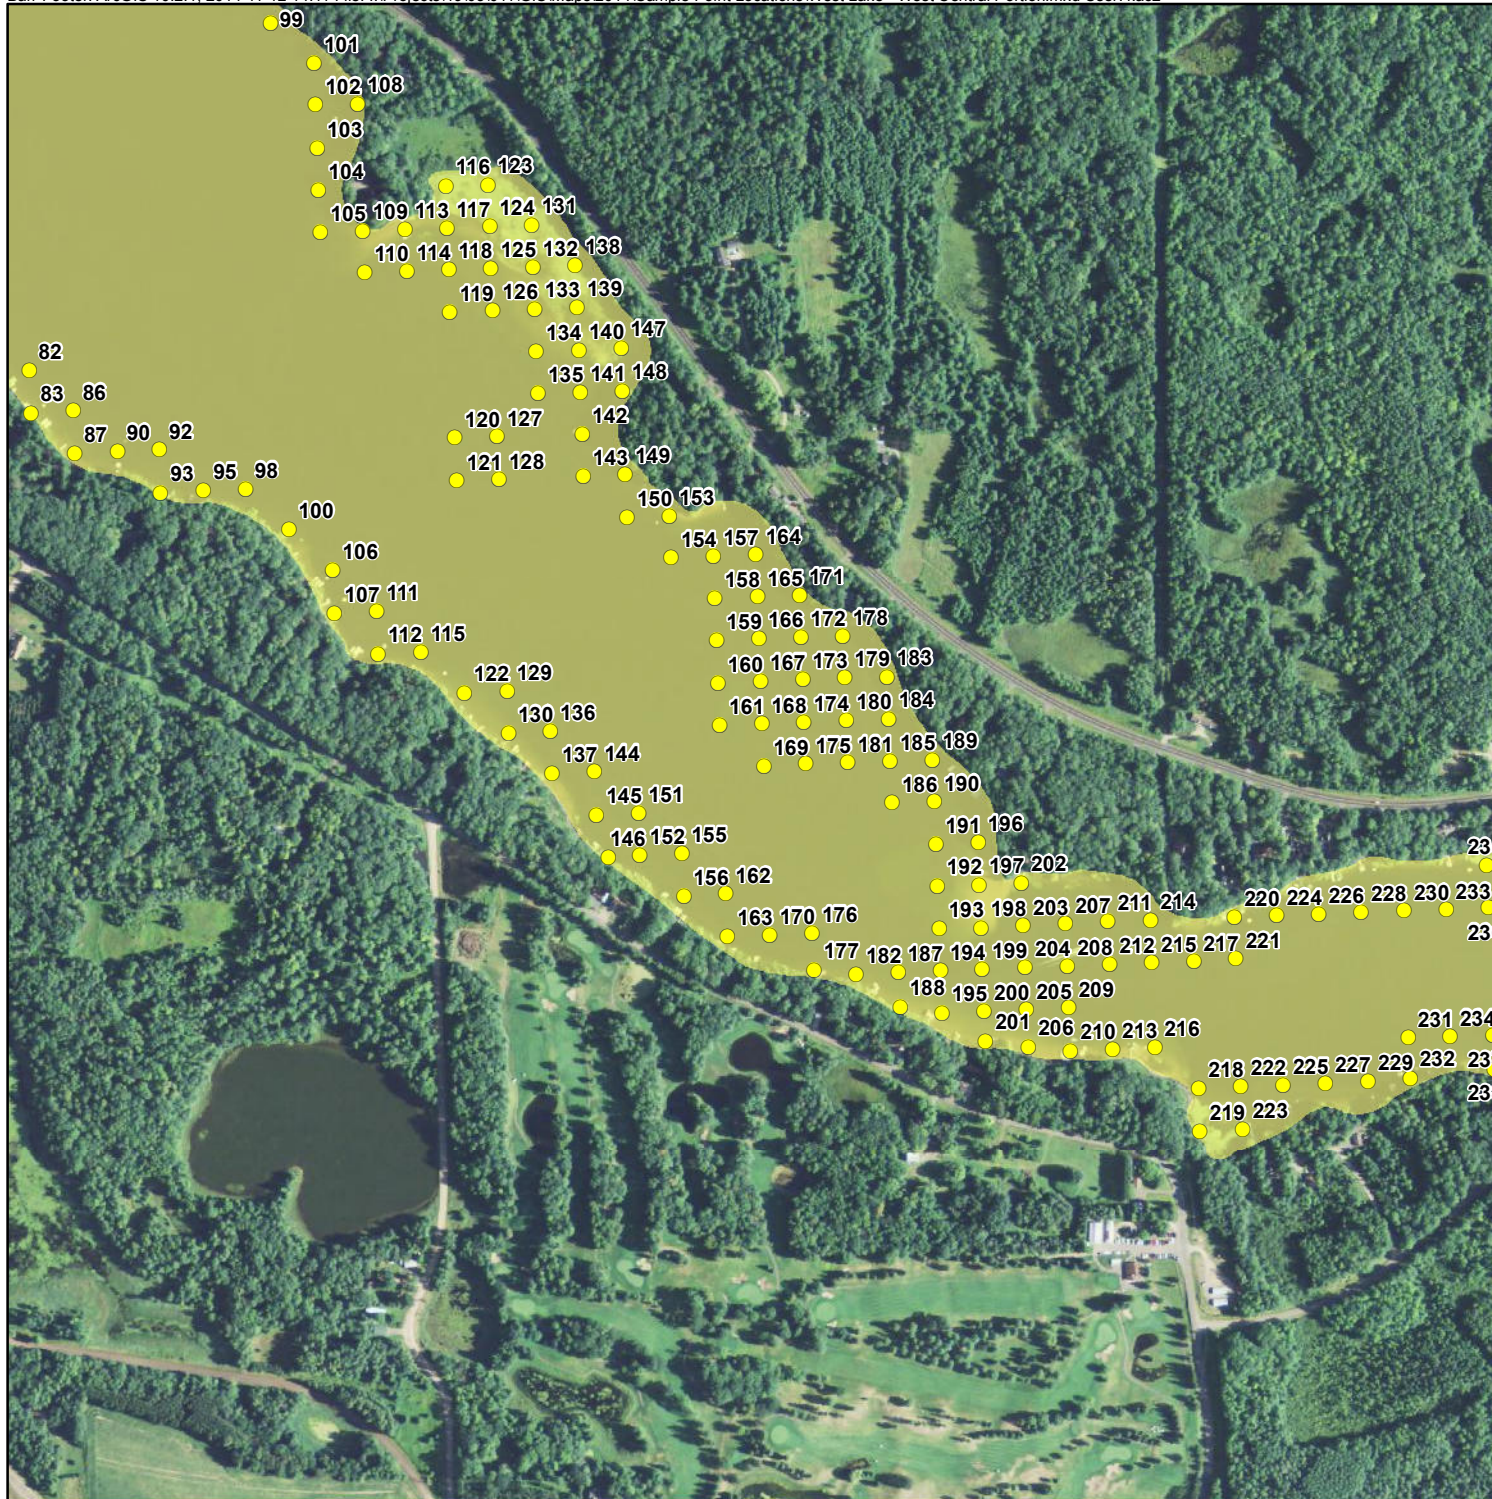

- Sample Locations
- East Lake
- Norwegian Bay

NORWEGIAN BAY
SAMPLE LOCATIONS
Beaver Dam
Barron County, WI
E-5

- Sample Locations
- Library Lake
- Rabbit Island Bay
- Williams Bay

RABBIT ISLAND BAY
SAMPLE LOCATIONS
Beaver Dam
Barron County, WI
E-6

- Sample Locations
- West Lake
- Williams Bay

WEST LAKE - EAST
CENTRAL PORTION
SAMPLE LOCATIONS
Beaver Dam
Barron County, WI
E-7

- Sample Locations
- City Bay
- West Lake
- Williams Bay

WEST LAKE - EASTERN
PORTION
SAMPLE LOCATIONS
Beaver Dam
Barron County, WI
E-8

- Sample Locations
- West Lake

WEST LAKE - WEST
CENTRAL PORTION
SAMPLE LOCATIONS
Beaver Dam
Barron County, WI
E-9

- Sample Locations
- West Lake

WEST LAKE - WESTERN
PORTION
SAMPLE LOCATIONS
Beaver Dam
Barron County, WI
E-10

- Sample Locations
- Rabbit Island Bay
- West Lake
- Williams Bay

WILLIAMS BAY
SAMPLE LOCATIONS
Beaver Dam
Barron County, WI
E-11