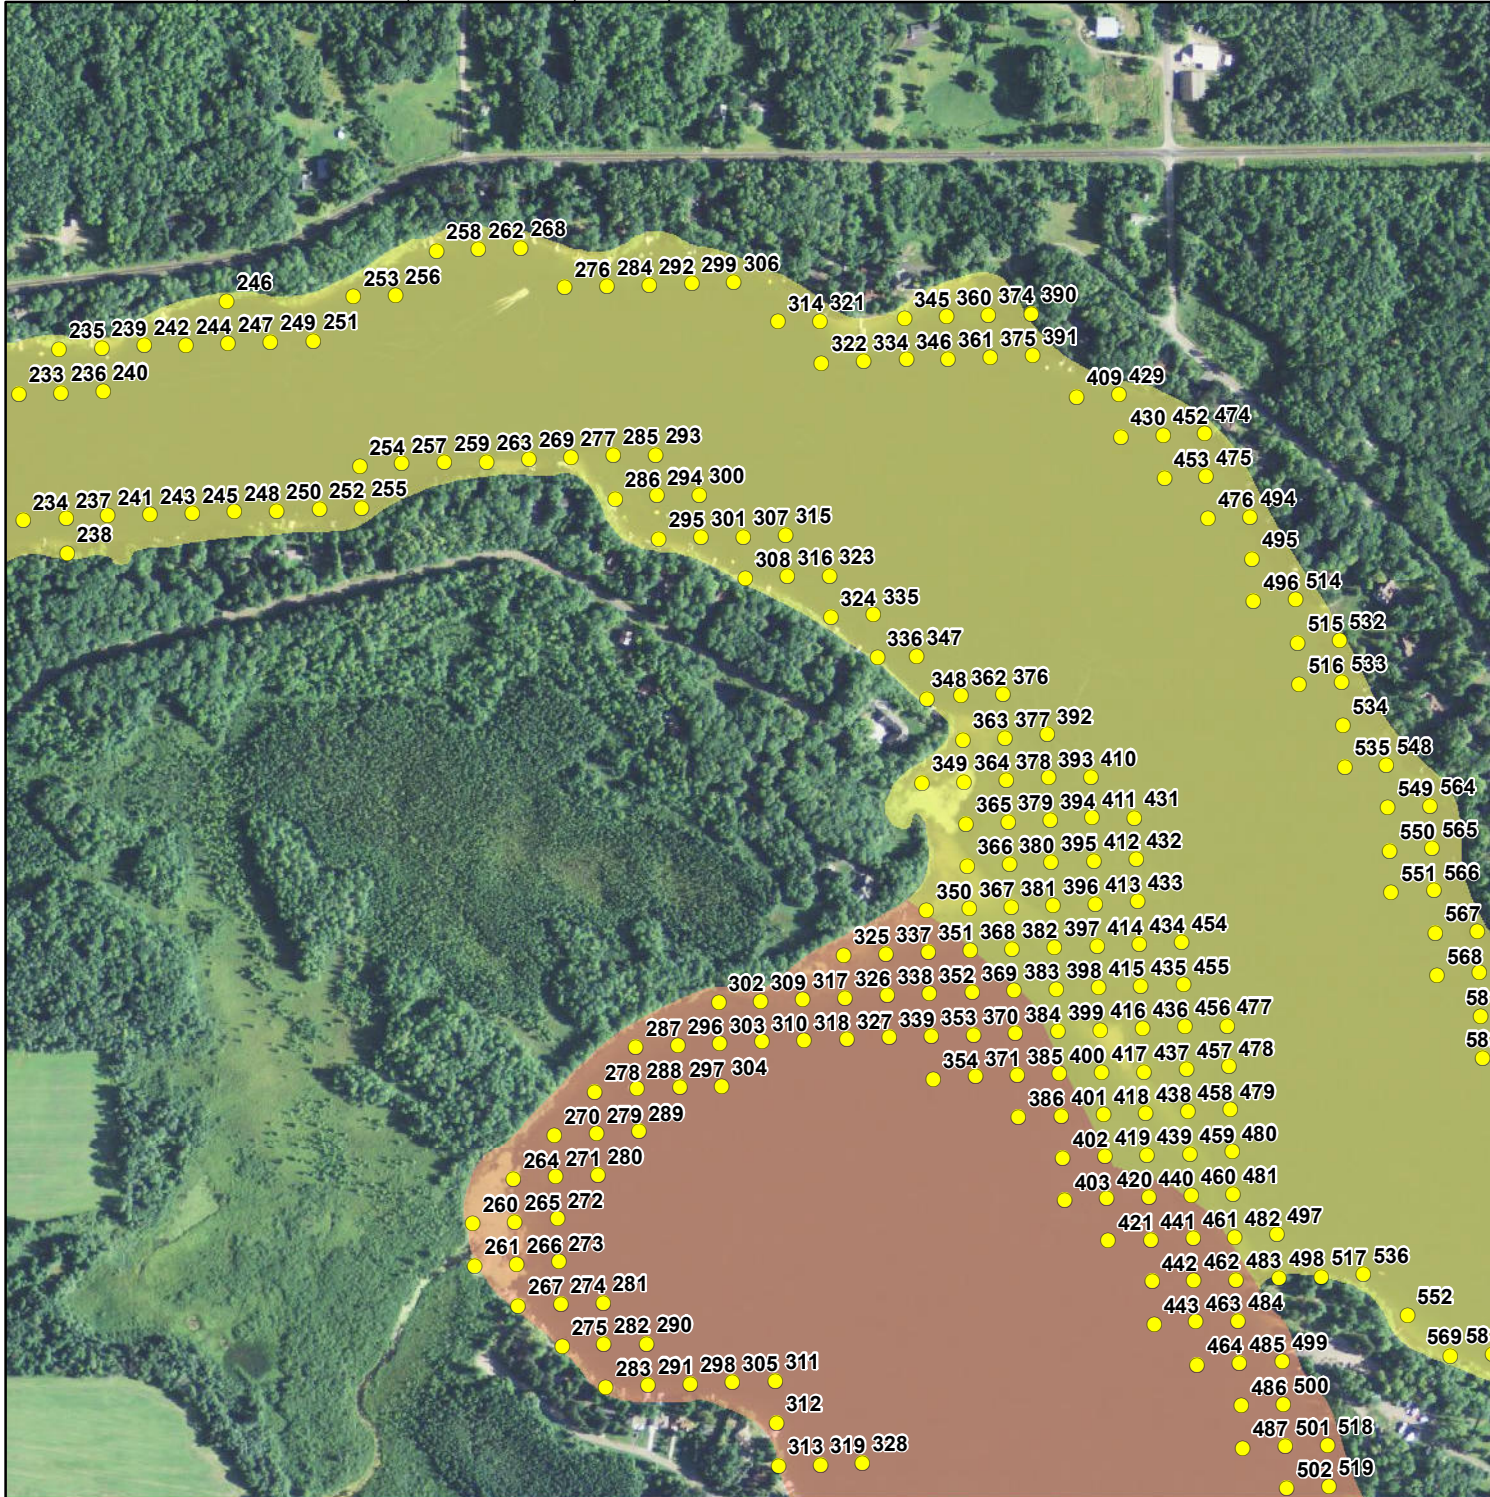

Appendix E

Sample Points

- Sample Locations
- Cemetery Bay
- City Bay

CEMETERY BAY
SAMPLE LOCATIONS
Beaver Dam
Barron County, WI
E-1

- Sample Locations
- Cemetery Bay
- City Bay
- East Lake
- West Lake

CITY BAY
SAMPLE LOCATIONS
Beaver Dam
Barron County, WI
E-2

- Sample Locations
- City Bay
- East Lake
- Norwegian Bay

EAST LAKE
SAMPLE LOCATIONS
Beaver Dam
Barron County, WI
E-3

- Sample Locations
- Library Lake
- Rabbit Island Bay

LIBRARY LAKE
SAMPLE LOCATIONS
Beaver Dam
Barron County, WI
E-4

- Sample Locations
- East Lake
- Norwegian Bay

NORWEGIAN BAY
SAMPLE LOCATIONS
Beaver Dam
Barron County, WI
E-5

- Sample Locations
- Library Lake
- Rabbit Island Bay
- Williams Bay

RABBIT ISLAND BAY
SAMPLE LOCATIONS
Beaver Dam
Barron County, WI
E-6

- Sample Locations
- West Lake
- Williams Bay

WEST LAKE - EAST
CENTRAL PORTION
SAMPLE LOCATIONS
Beaver Dam
Barron County, WI
E-7

- Sample Locations
- City Bay
- West Lake
- Williams Bay

WEST LAKE - EASTERN
PORTION
SAMPLE LOCATIONS
Beaver Dam
Barron County, WI
E-8