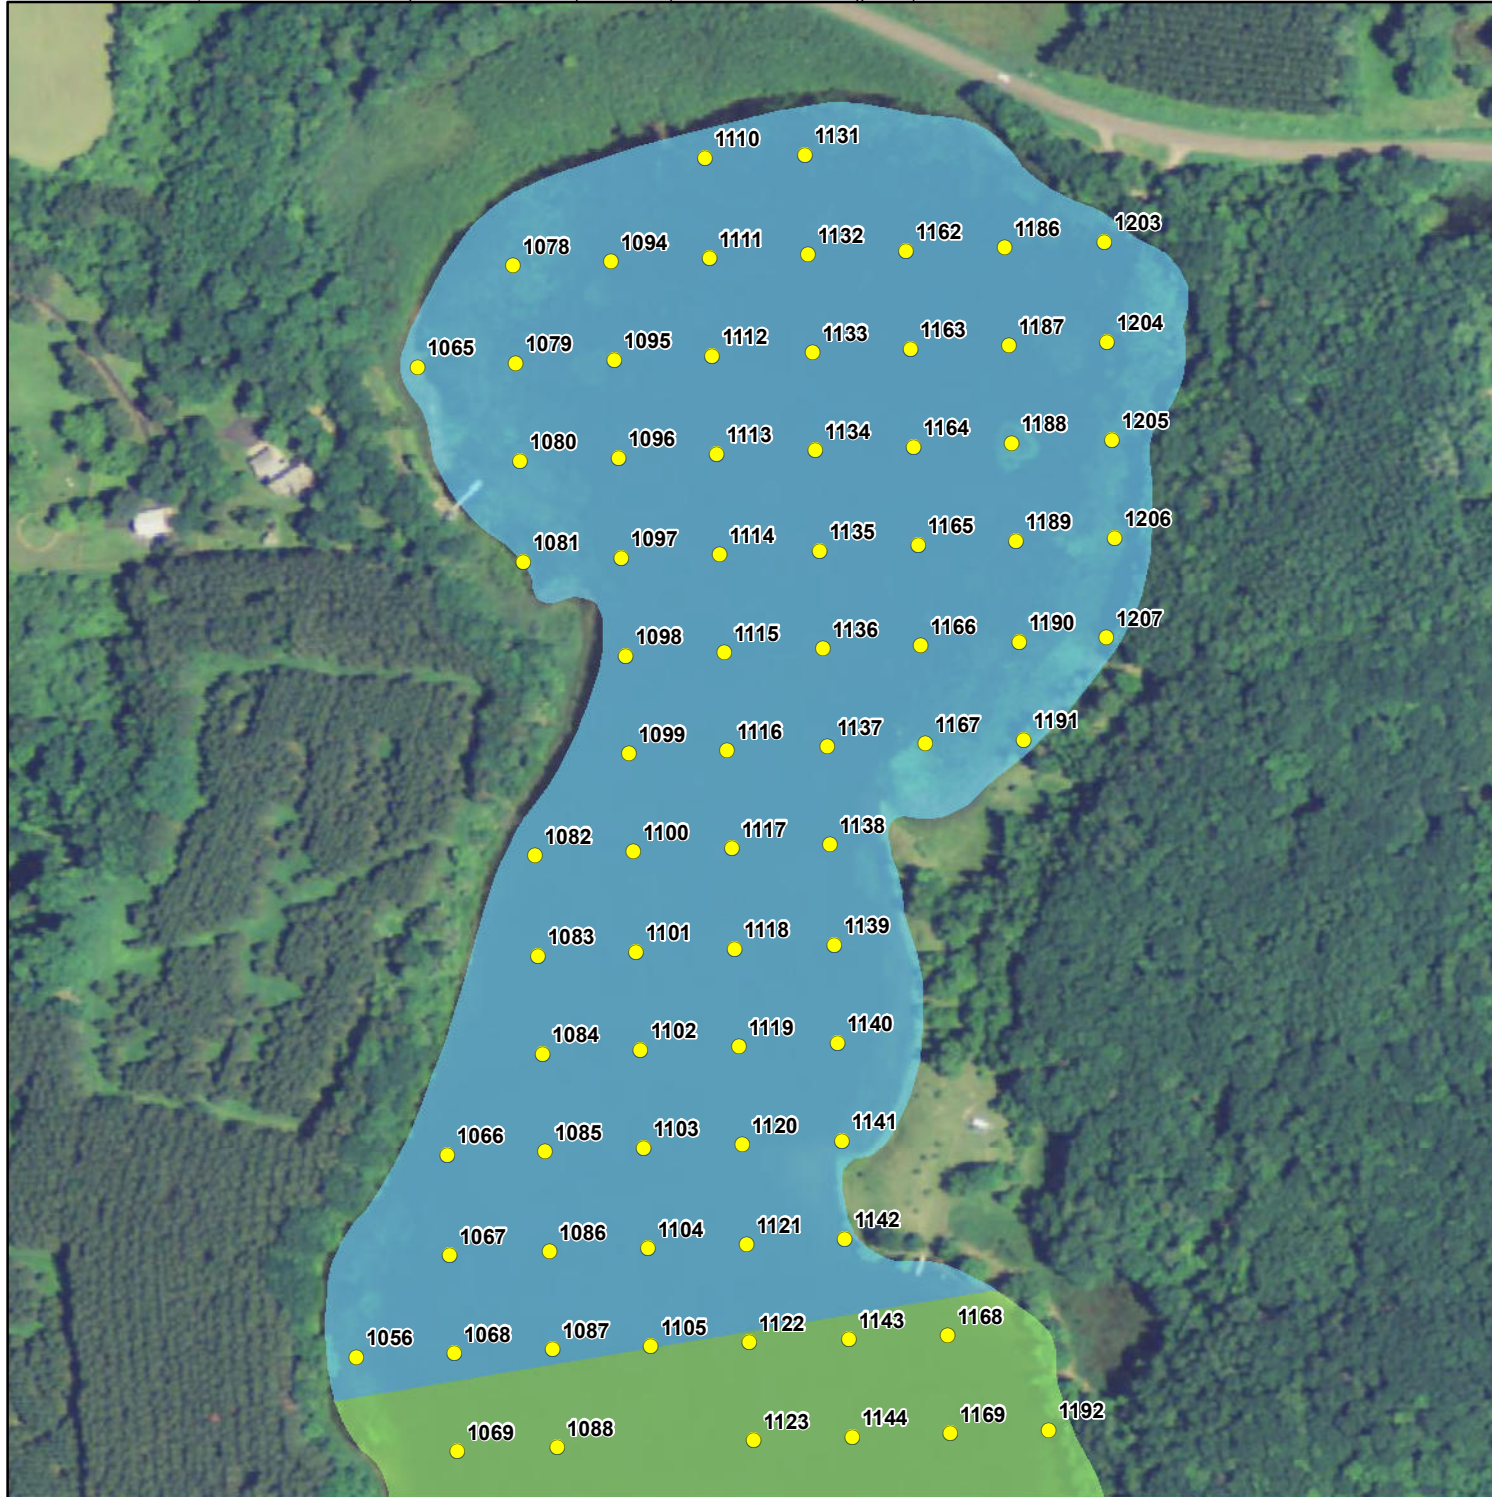

Appendix E

Sample Points

- Sample Locations
- Cemetery Bay
- City Bay

CEMETERY BAY
SAMPLE LOCATIONS
Beaver Dam
Barron County, WI
E-1

- Sample Locations
- Cemetery Bay
- City Bay
- East Lake
- West Lake

CITY BAY
SAMPLE LOCATIONS
Beaver Dam
Barron County, WI
E-2

- Sample Locations
- City Bay
- East Lake
- Norwegian Bay

EAST LAKE
SAMPLE LOCATIONS
Beaver Dam
Barron County, WI
E-3

- Sample Locations
- Library Lake
- Rabbit Island Bay

LIBRARY LAKE
SAMPLE LOCATIONS
Beaver Dam
Barron County, WI
E-4

- Sample Locations
- East Lake
- Norwegian Bay

NORWEGIAN BAY
SAMPLE LOCATIONS
Beaver Dam
Barron County, WI
E-5

- Sample Locations
- Library Lake
- Rabbit Island Bay
- Williams Bay

RABBIT ISLAND BAY
SAMPLE LOCATIONS
Beaver Dam
Barron County, WI
E-6

- Sample Locations
- West Lake
- Williams Bay

WEST LAKE - EAST
CENTRAL PORTION
SAMPLE LOCATIONS
Beaver Dam
Barron County, WI
E-7

- Sample Locations
- City Bay
- West Lake
- Williams Bay

WEST LAKE - EASTERN
PORTION
SAMPLE LOCATIONS
Beaver Dam
Barron County, WI
E-8